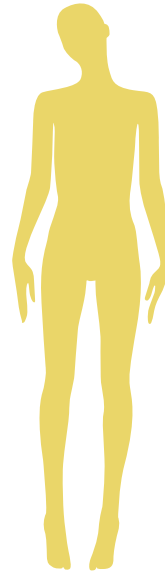

ASJA

750.AS

751.AS

752.AS

753.AS

754.AS

755.AS

756.AS

FINISHING

MATERIAL BIORESIN BY DUPONT
BODY COLOUR WHITE HALF-GLOSSY

DIMENSION

WOMEN SIZE 38/40
WOMEN HEIGHT 188 CM